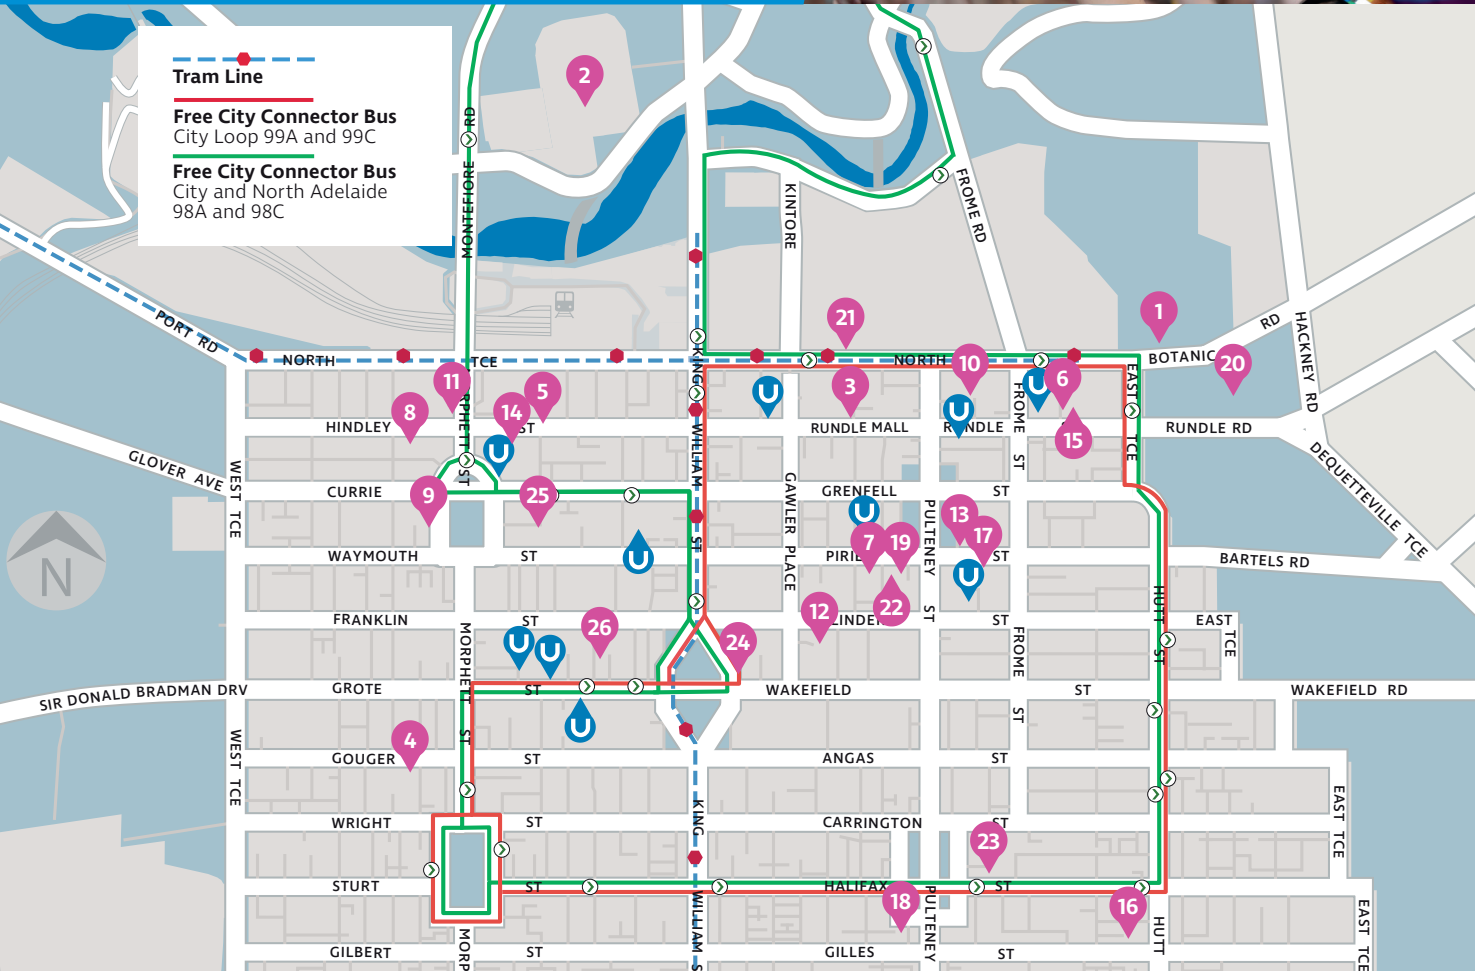

Map: Join us in the Park

Picnic
IN THE PARK

MARYS
IN THE PARK

 TRAM STOP

 BUS STOP

 ACCESSIBLE PARKING

GET SOCIAL!

 FEASTFESTIVAL

 FEASTFESTIVAL

Feast parking? No stress.

With 10 locations around the city,
UPark has you covered.

- | | |
|--|--|
| 1 Adelaide Botanic Gardens , North Terrace | 14 Nineteen Ten , Rooftop 143 Hindley Street |
| 2 Adelaide Oval , War Memorial Drive | 15 Palace Nova Eastend Cinema , 3 Cinema Place |
| 3 City Library , 3rd Floor, Rundle Place | 16 Peer Rope Adelaide Inc , 237 Hutt Street |
| 4 Diverse-City , 163 Gouger Street | 17 Prompt Creative Centre , 8/205 Pirie Street |
| 5 Hades Hula House , 9/128 Hindley Street | 18 Pulteney 431 , 431 Pulteney Street |
| 6 Howling Owl , 10 Vaughan Place | 19 Rhino Room , 1/131 Pirie Street |
| 7 Jack & Jill's Basement Bar , 121 Pirie Street | 20 Rundle Park , Rundle Park/Kadlitpina (Park 13) |
| 8 Jive , 181 Hindley Street | 21 SA Museum , North Terrace |
| 9 Light ADL – The Lab , 63 Light Square | 22 SAMESH , 57 Hyde Street |
| 10 Marys Poppin , 5 Synagogue Place | 23 The Main Gallery , 156 Halifax Street |
| 11 Mercury Cinema , 13 Morphett Street | 24 Treasury 1860 , 144 King William Street |
| 12 Mylk Bar (Flinders Street) , 57 Flinders Street | 25 The Queens Theatre , 21 Playhouse Lane |
| 13 My Lover Cindi , 2/192 Pirie Street | 26 U City Art Studio , 24 Pitt Street |